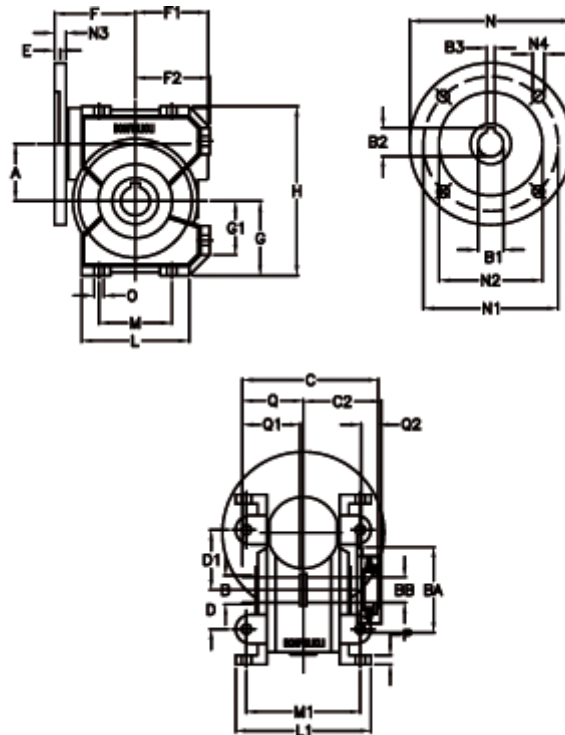

Data Sheet

Article number: 390204902402236
 Description: Worm Gear with Torque Limiter
 VF 49-L2-U-24 P63B5

Measures

a = 49.5	C2 = 63.5	g = 64.5	N = 140	Q1 = 41
B = 25	D = 34	G1 = 46.5	N1 = 115	Q2 = 15
B1 E7 = 11	D1 = 52	H = 146.5	N2 = 95	
B2 = 12.8	Description = VF 49U-xx-63B5	H1 = 110.5	N3 = 10.5	
B3 H9 = 4	E = 3.0	L = 93	N4 = 9.5	
BA = 63	F = 70	L1 = 117	O = 8.5	
BB H7 = 14	F1 = 63	m = 63	P = 8	
C = 105	F2 = 64.5	M1 = 98.5	Q = 51.0	